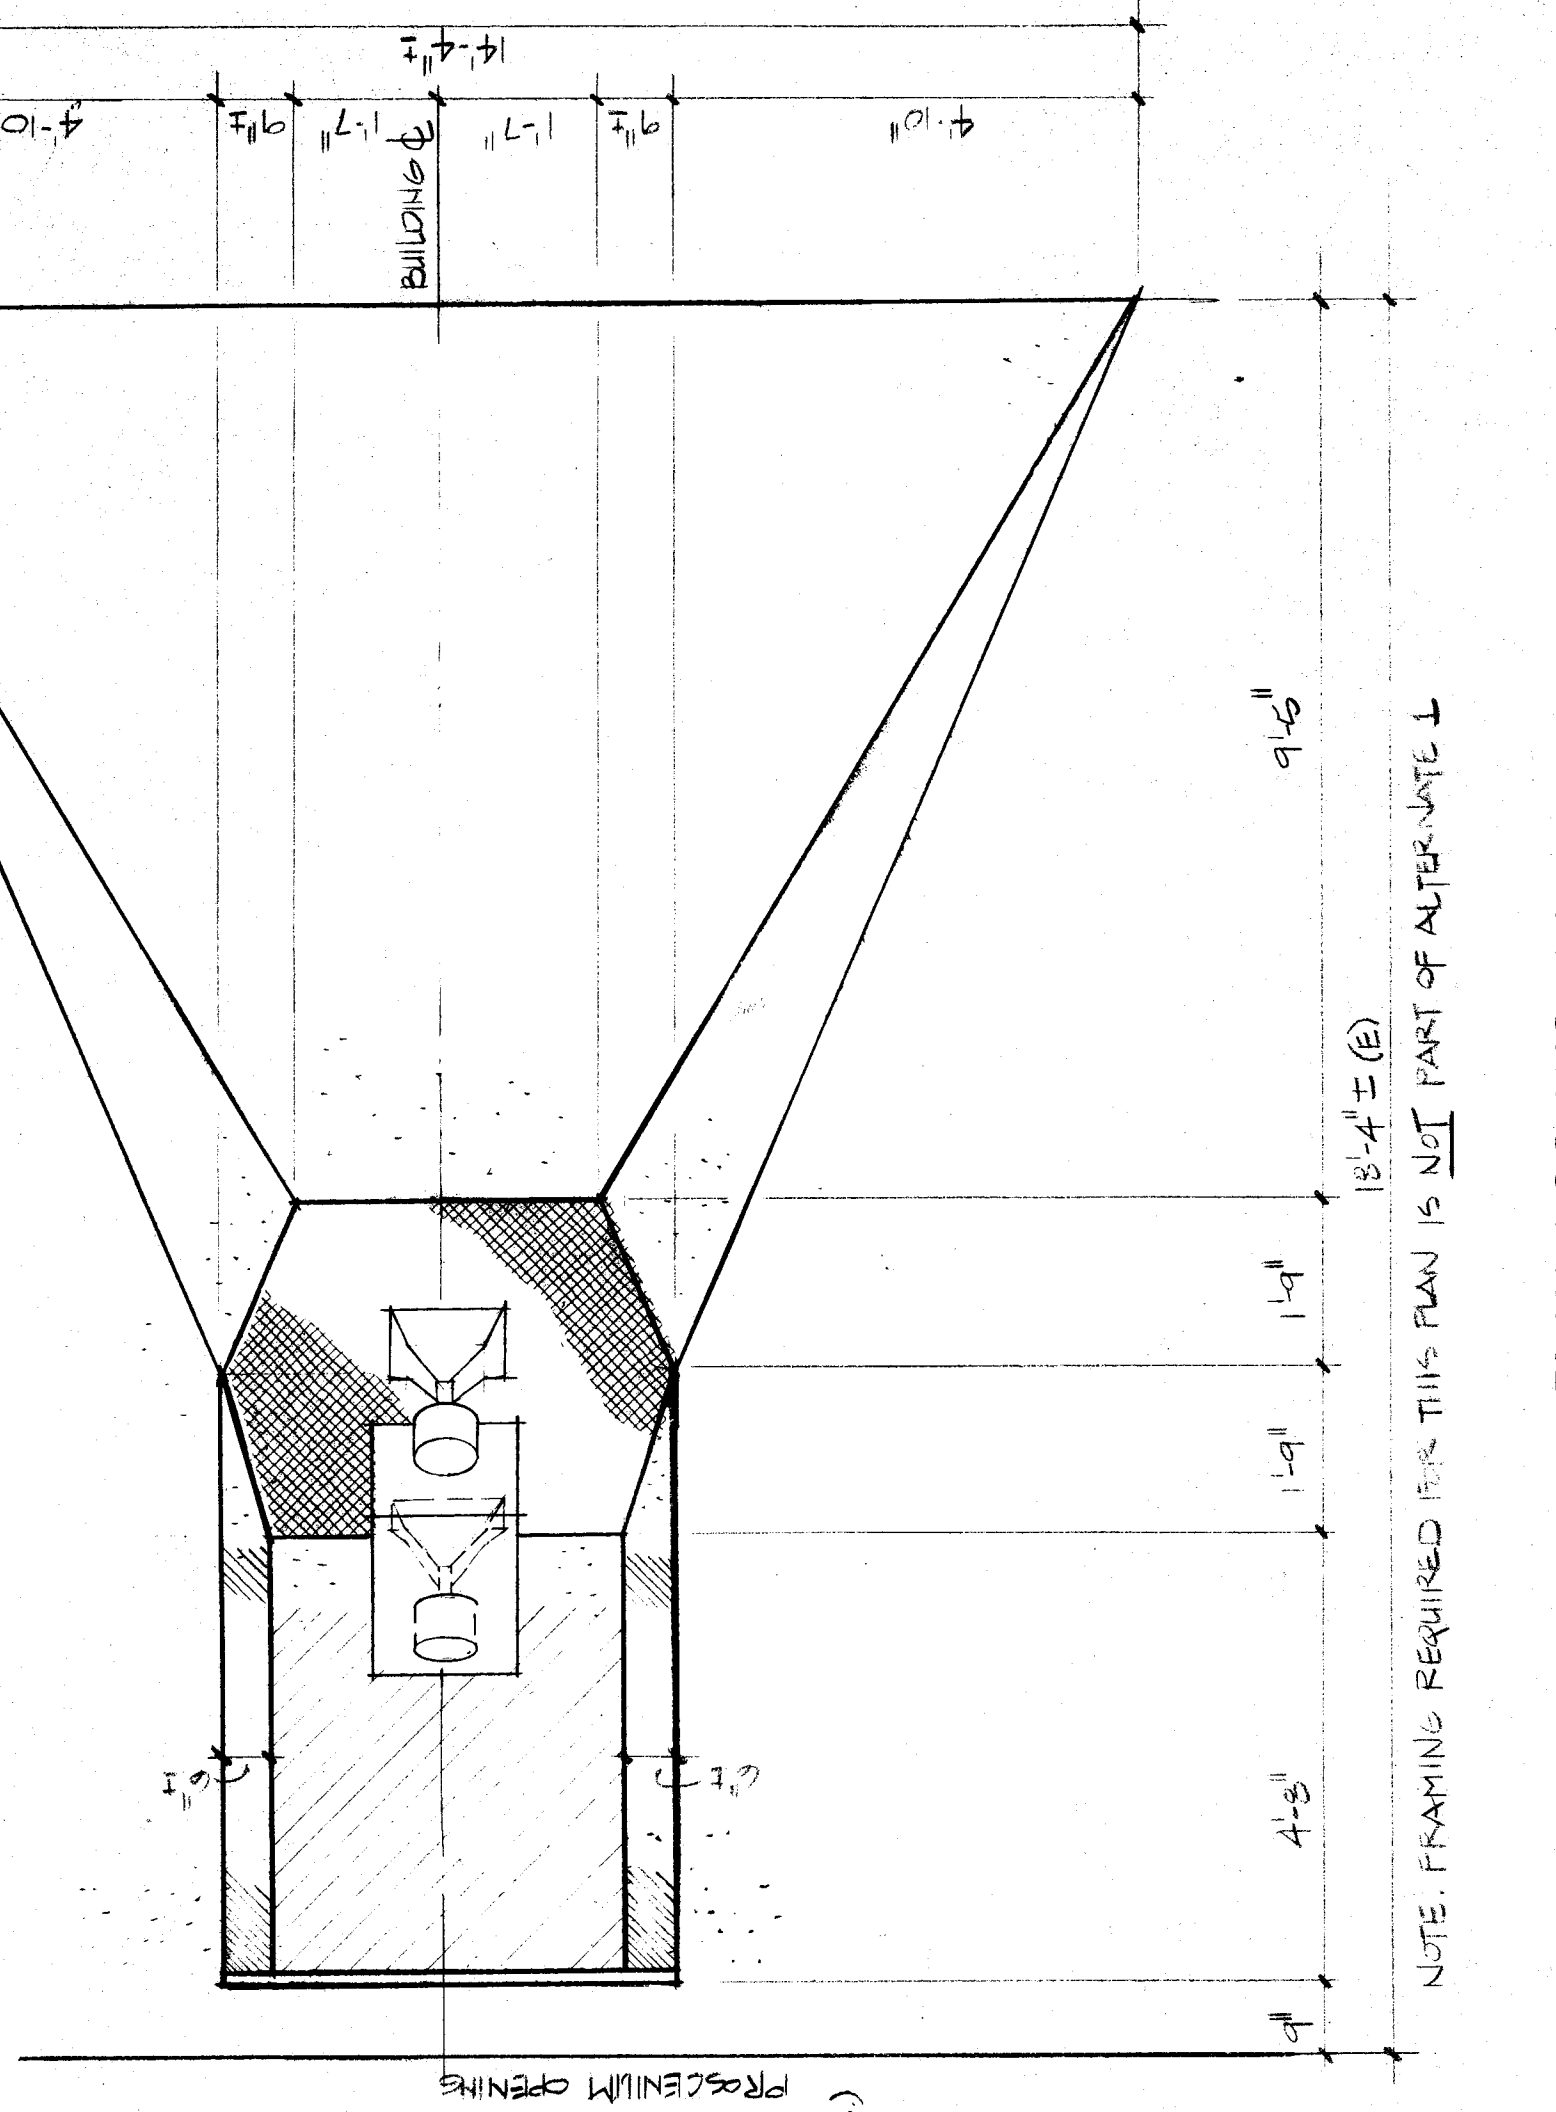

- LEGEND**
- WALL MOUNTED MICROPHONE RECEPTACLE
 - FLOOR "
 - WALL MOUNTED LOUSPEAKER RECEPTACLE
 - WALL MOUNTED THEATER COMMUNICATION RECEPTACLE
 - WALL MOUNTED MOTION PICTURE SOUND RECEPTACLE
 - ▼ CEILING MOUNTED LOUSPEAKER RECEPTACLE

CENTRAL SOUND SYSTEM CLUSTER 1/2"=1'-0"

CONTROL ROOM FLOOR PLAN 1/4"=1'-0"

SUGGESTED SOUND SYSTEM EQUIPMENT RACK LAYOUT 1"=1'-0"

FUNCTIONAL DIAGRAM

approved
