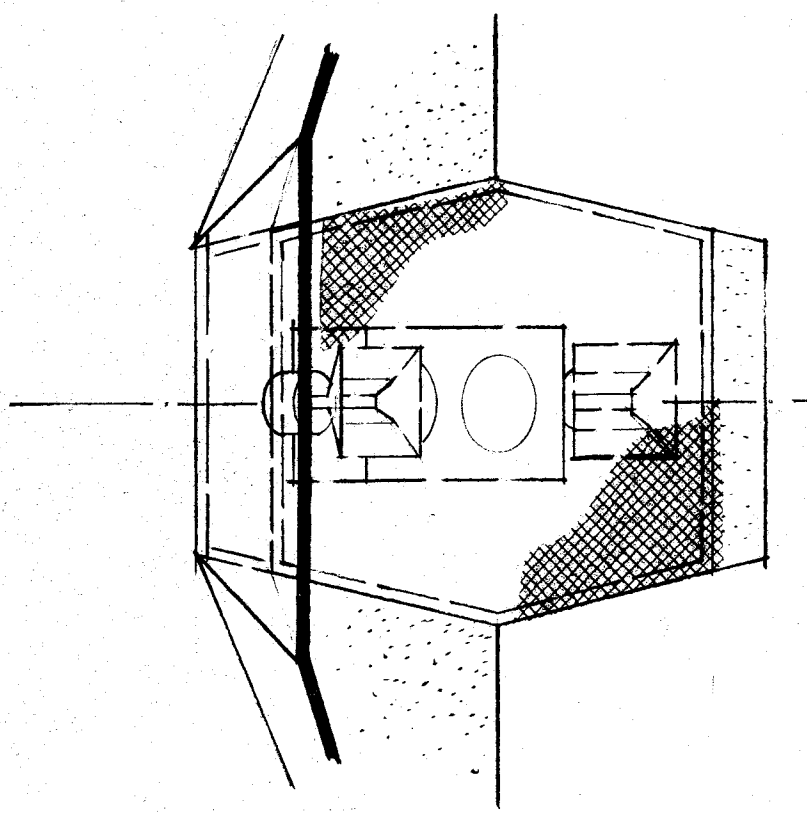

- LEGEND**
- WALL MOUNTED MICROPHONE RECEPTACLE
 - FLOOR "
 - WALL MOUNTED LOUSPEAKER RECEPTACLE
 - WALL MOUNTED THEATER COMMUNICATION RECEPTACLE
 - WALL MOUNTED MOTION PICTURE SOUND RECEPTACLE
 - ▼ CEILING MOUNTED LOUSPEAKER RECEPTACLE

CENTRAL SOUND SYSTEM CLUSTER 1/2"=1'-0"

CONTROL ROOM FLOOR PLAN 1/4"=1'-0"

SUGGESTED SOUND SYSTEM EQUIPMENT RACK LAYOUT 1"=1'-0"

FUNCTIONAL DIAGRAM

approved
