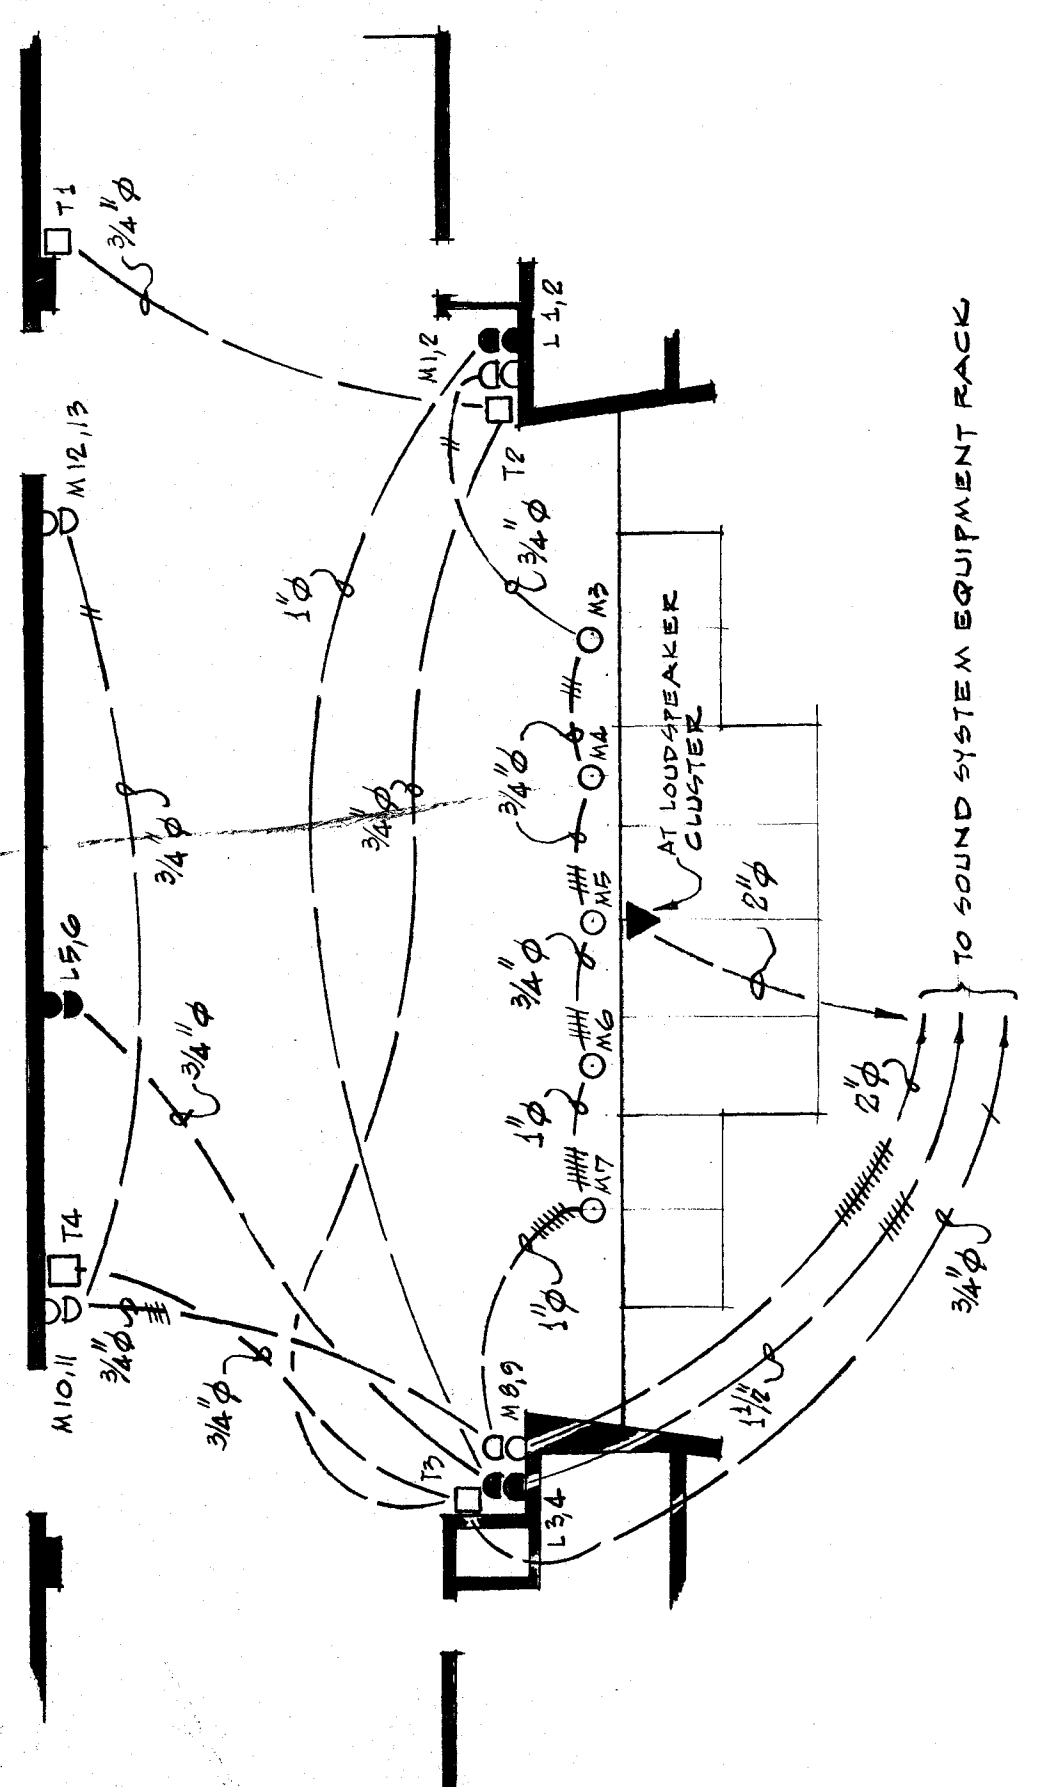

- LEGEND**
- WALL MOUNTED MICROPHONE RECEPTACLE
 - FLOOR "
 - WALL MOUNTED LOUSPEAKER RECEPTACLE
 - WALL MOUNTED THEATER COMMUNICATION RECEPTACLE
 - WALL MOUNTED MOTION PICTURE SOUND RECEPTACLE
 - ▼ CEILING MOUNTED LOUSPEAKER RECEPTACLE

CENTRAL SOUND SYSTEM CLUSTER 1/2"=1'-0"

CONTROL ROOM FLOOR PLAN 1/4"=1'-0"

SUGGESTED SOUND SYSTEM EQUIPMENT RACK LAYOUT 1"=1'-0"

FUNCTIONAL DIAGRAM

approved
