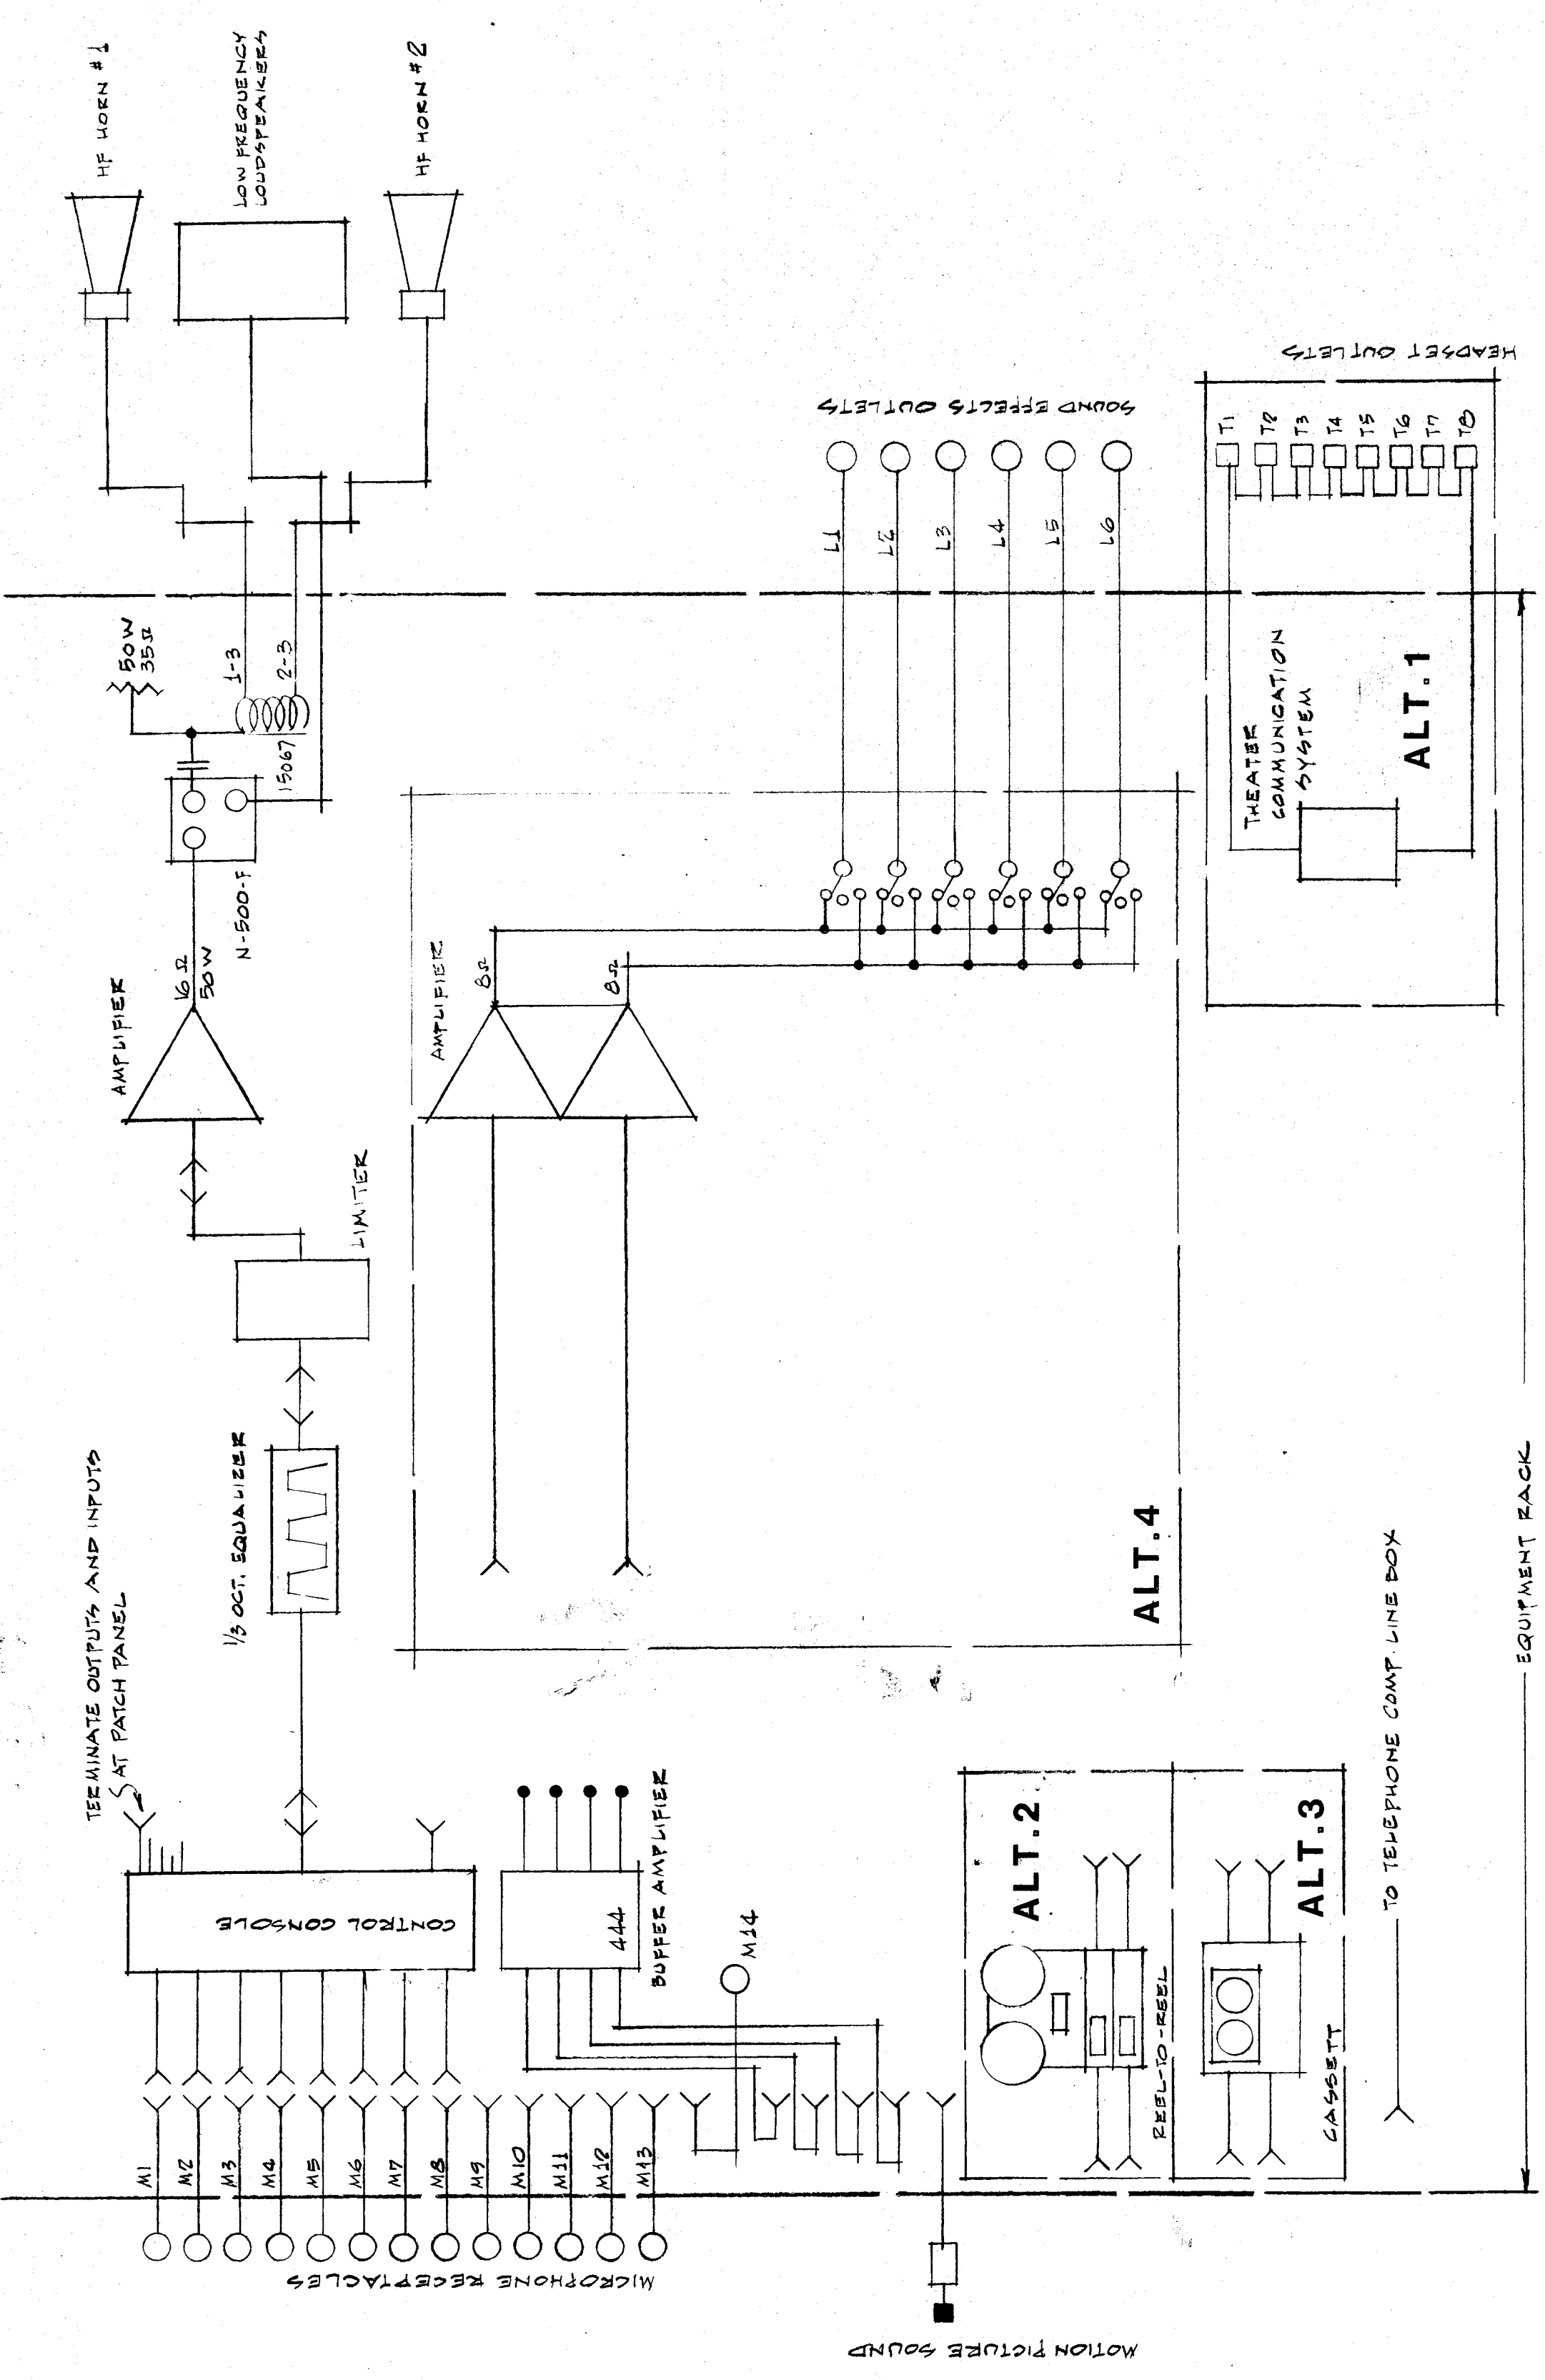

- LEGEND**
- WALL MOUNTED MICROPHONE RECEPTACLE
 - FLOOR "
 - WALL MOUNTED LOUSPEAKER RECEPTACLE
 - WALL MOUNTED THEATER COMMUNICATION RECEPTACLE
 - WALL MOUNTED MOTION PICTURE SOUND RECEPTACLE
 - ▼ CEILING MOUNTED LOUSPEAKER RECEPTACLE

CENTRAL SOUND SYSTEM CLUSTER 1/2"=1'-0"

CONTROL ROOM FLOOR PLAN 1/4"=1'-0"

SUGGESTED SOUND SYSTEM EQUIPMENT RACK LAYOUT 1"=1'-0"

FUNCTIONAL DIAGRAM

approved
