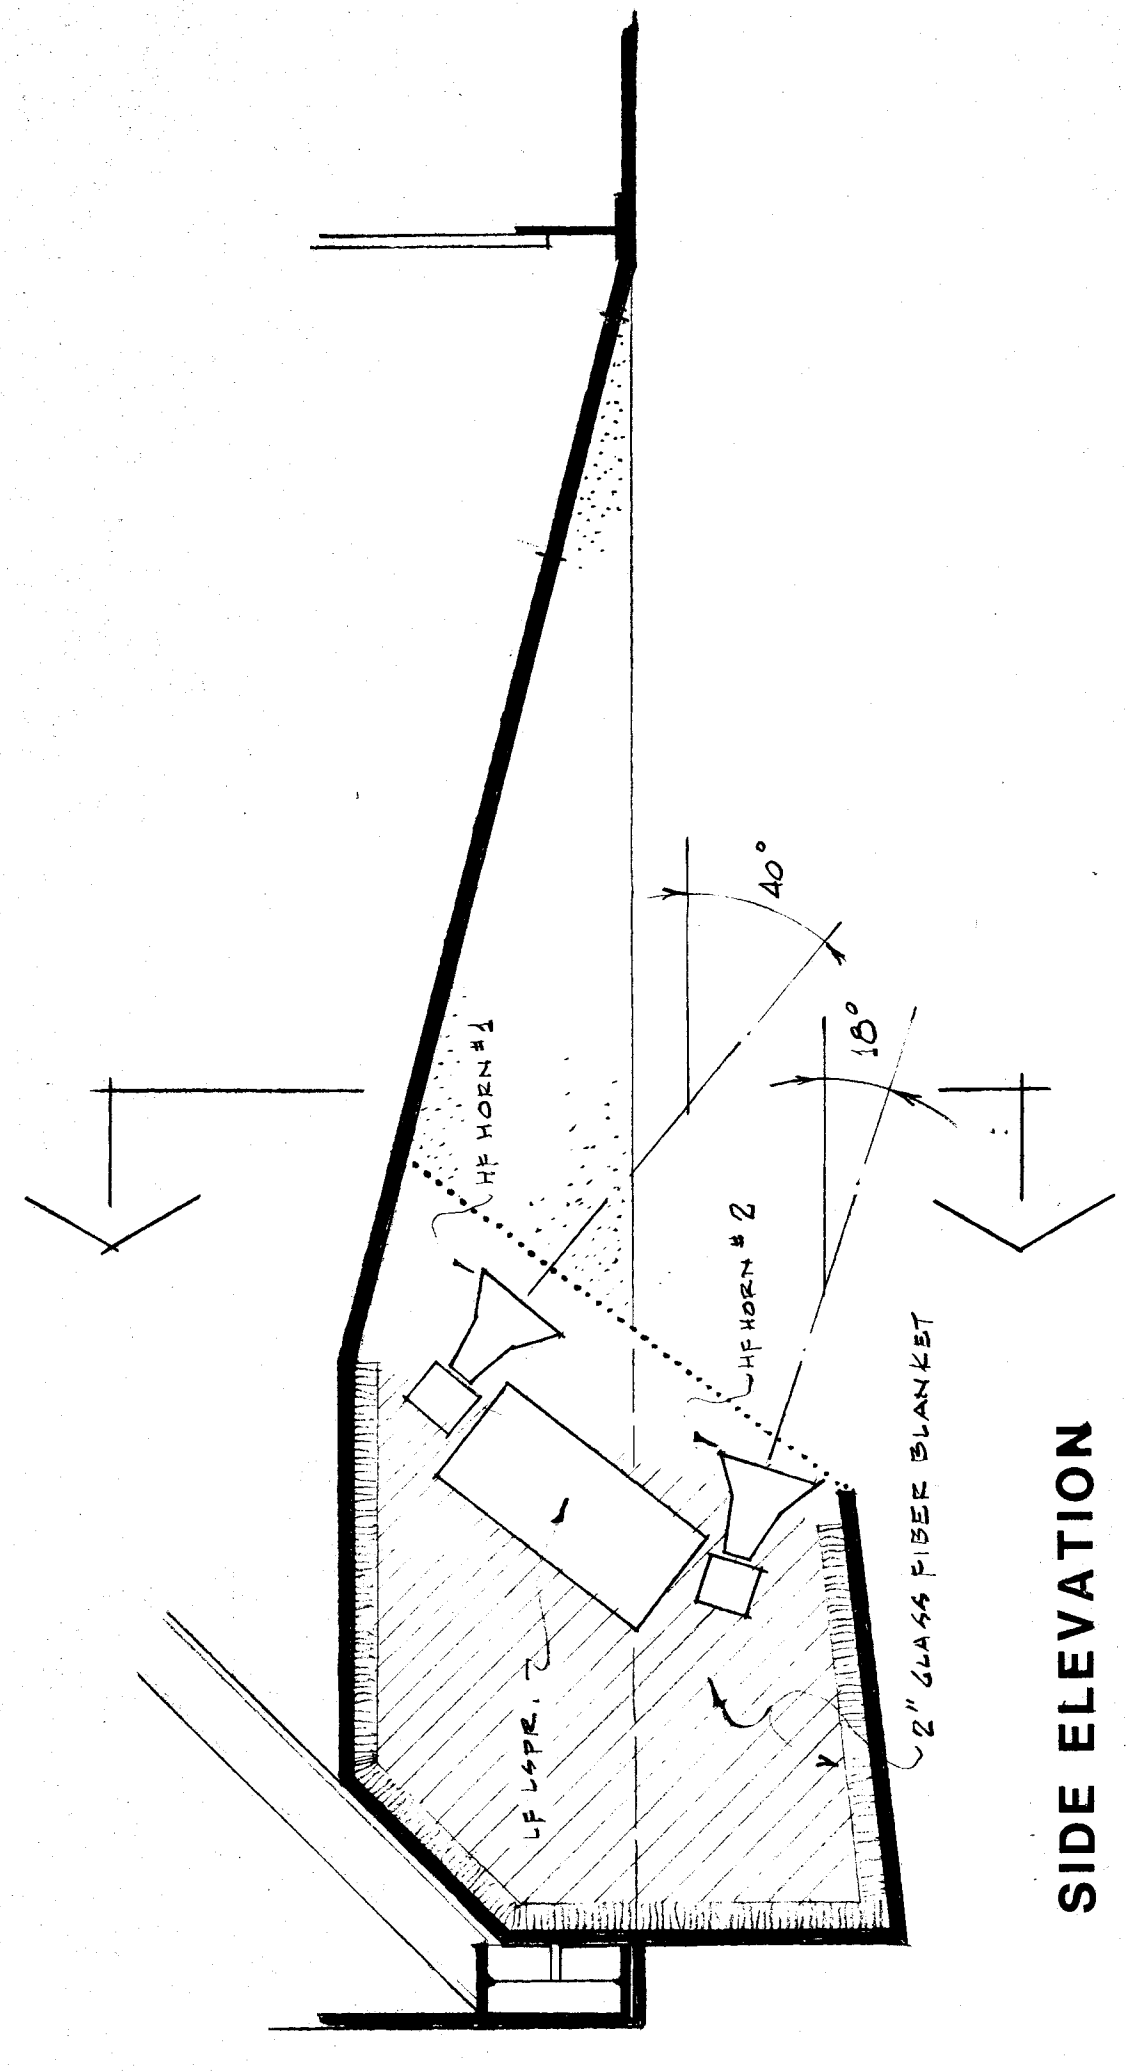

- LEGEND**
- WALL MOUNTED MICROPHONE RECEPTACLE
 - FLOOR "
 - WALL MOUNTED LOUSPEAKER RECEPTACLE
 - WALL MOUNTED THEATER COMMUNICATION RECEPTACLE
 - WALL MOUNTED MOTION PICTURE SOUND RECEPTACLE
 - ▼ CEILING MOUNTED LOUSPEAKER RECEPTACLE

CENTRAL SOUND SYSTEM CLUSTER 1/2"=1'-0"

CONTROL ROOM FLOOR PLAN 1/4"=1'-0"

SUGGESTED SOUND SYSTEM EQUIPMENT RACK LAYOUT 1"=1'-0"

FUNCTIONAL DIAGRAM

approved
