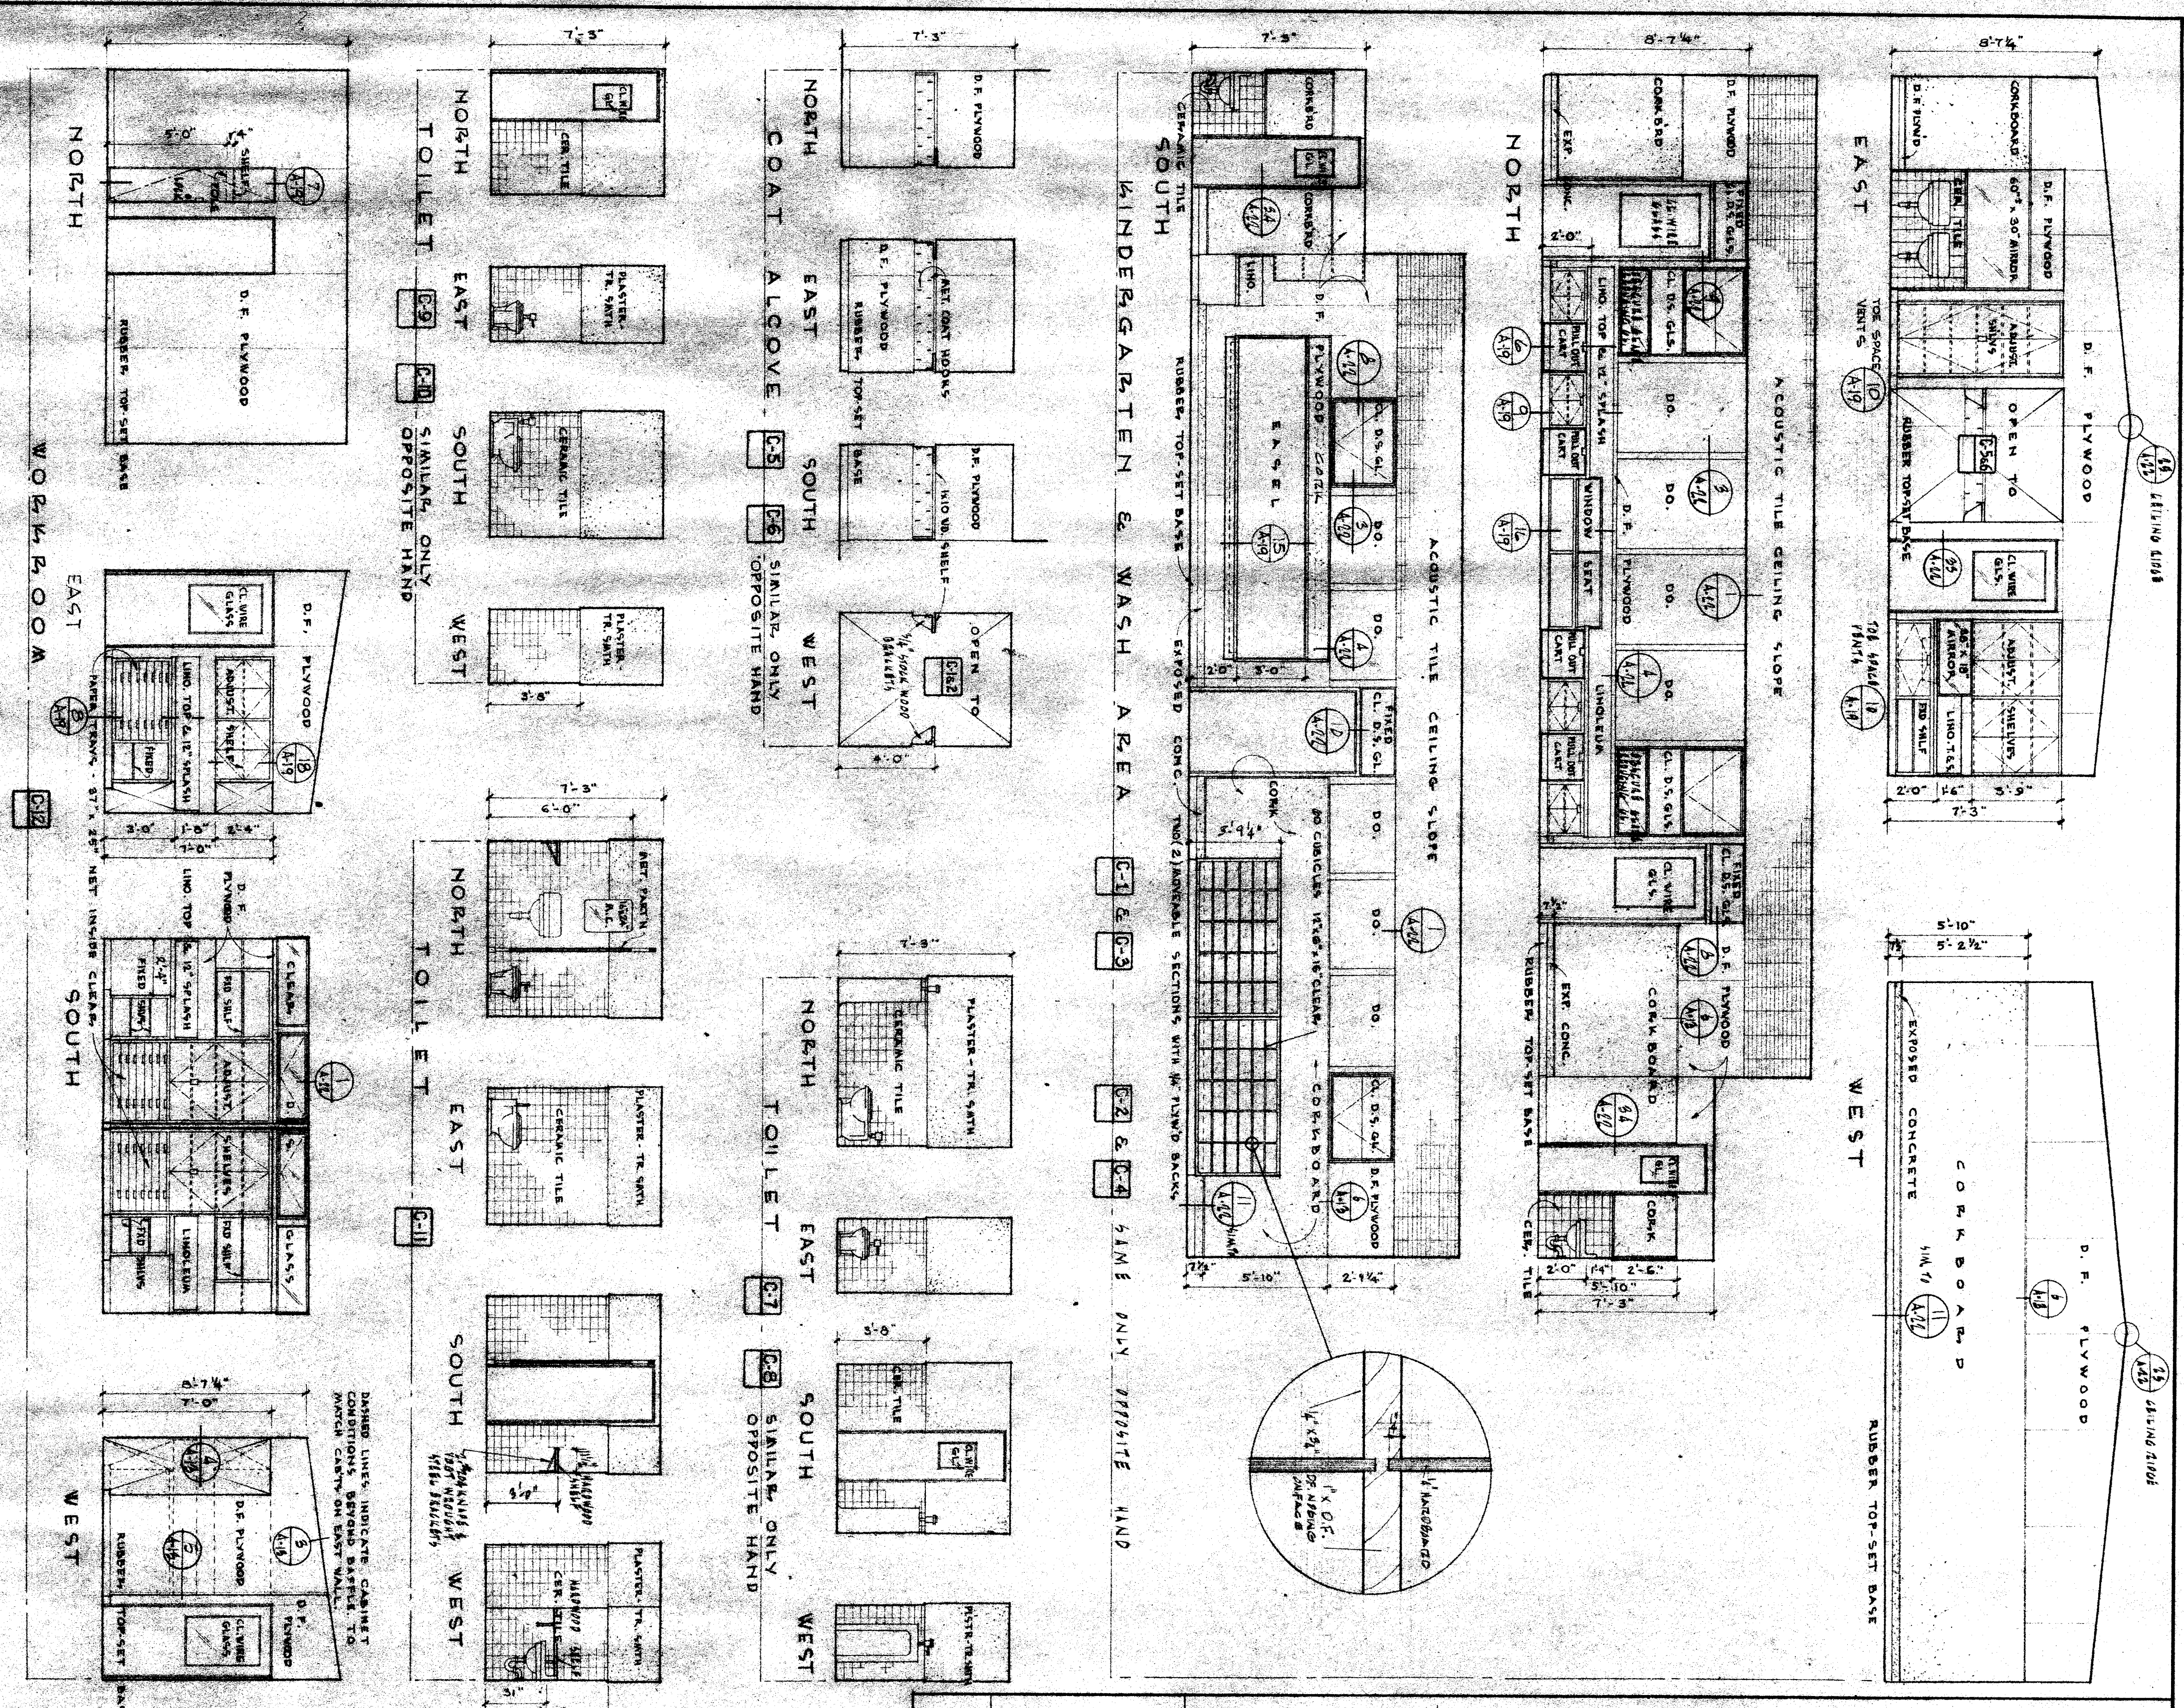

DATE	REVISION

DATE	DRAWN	CHECKED

KINDERGARTEN PLAN & INTERIOR ELEVATIONS

ERNEST E. MCGOY ARCHITECT

BENTON PARK SCHOOL
 10th & A STS. BAKERSFIELD, CALIF.

INTERIOR ELEVATIONS scale 1/4" = 1'-0"