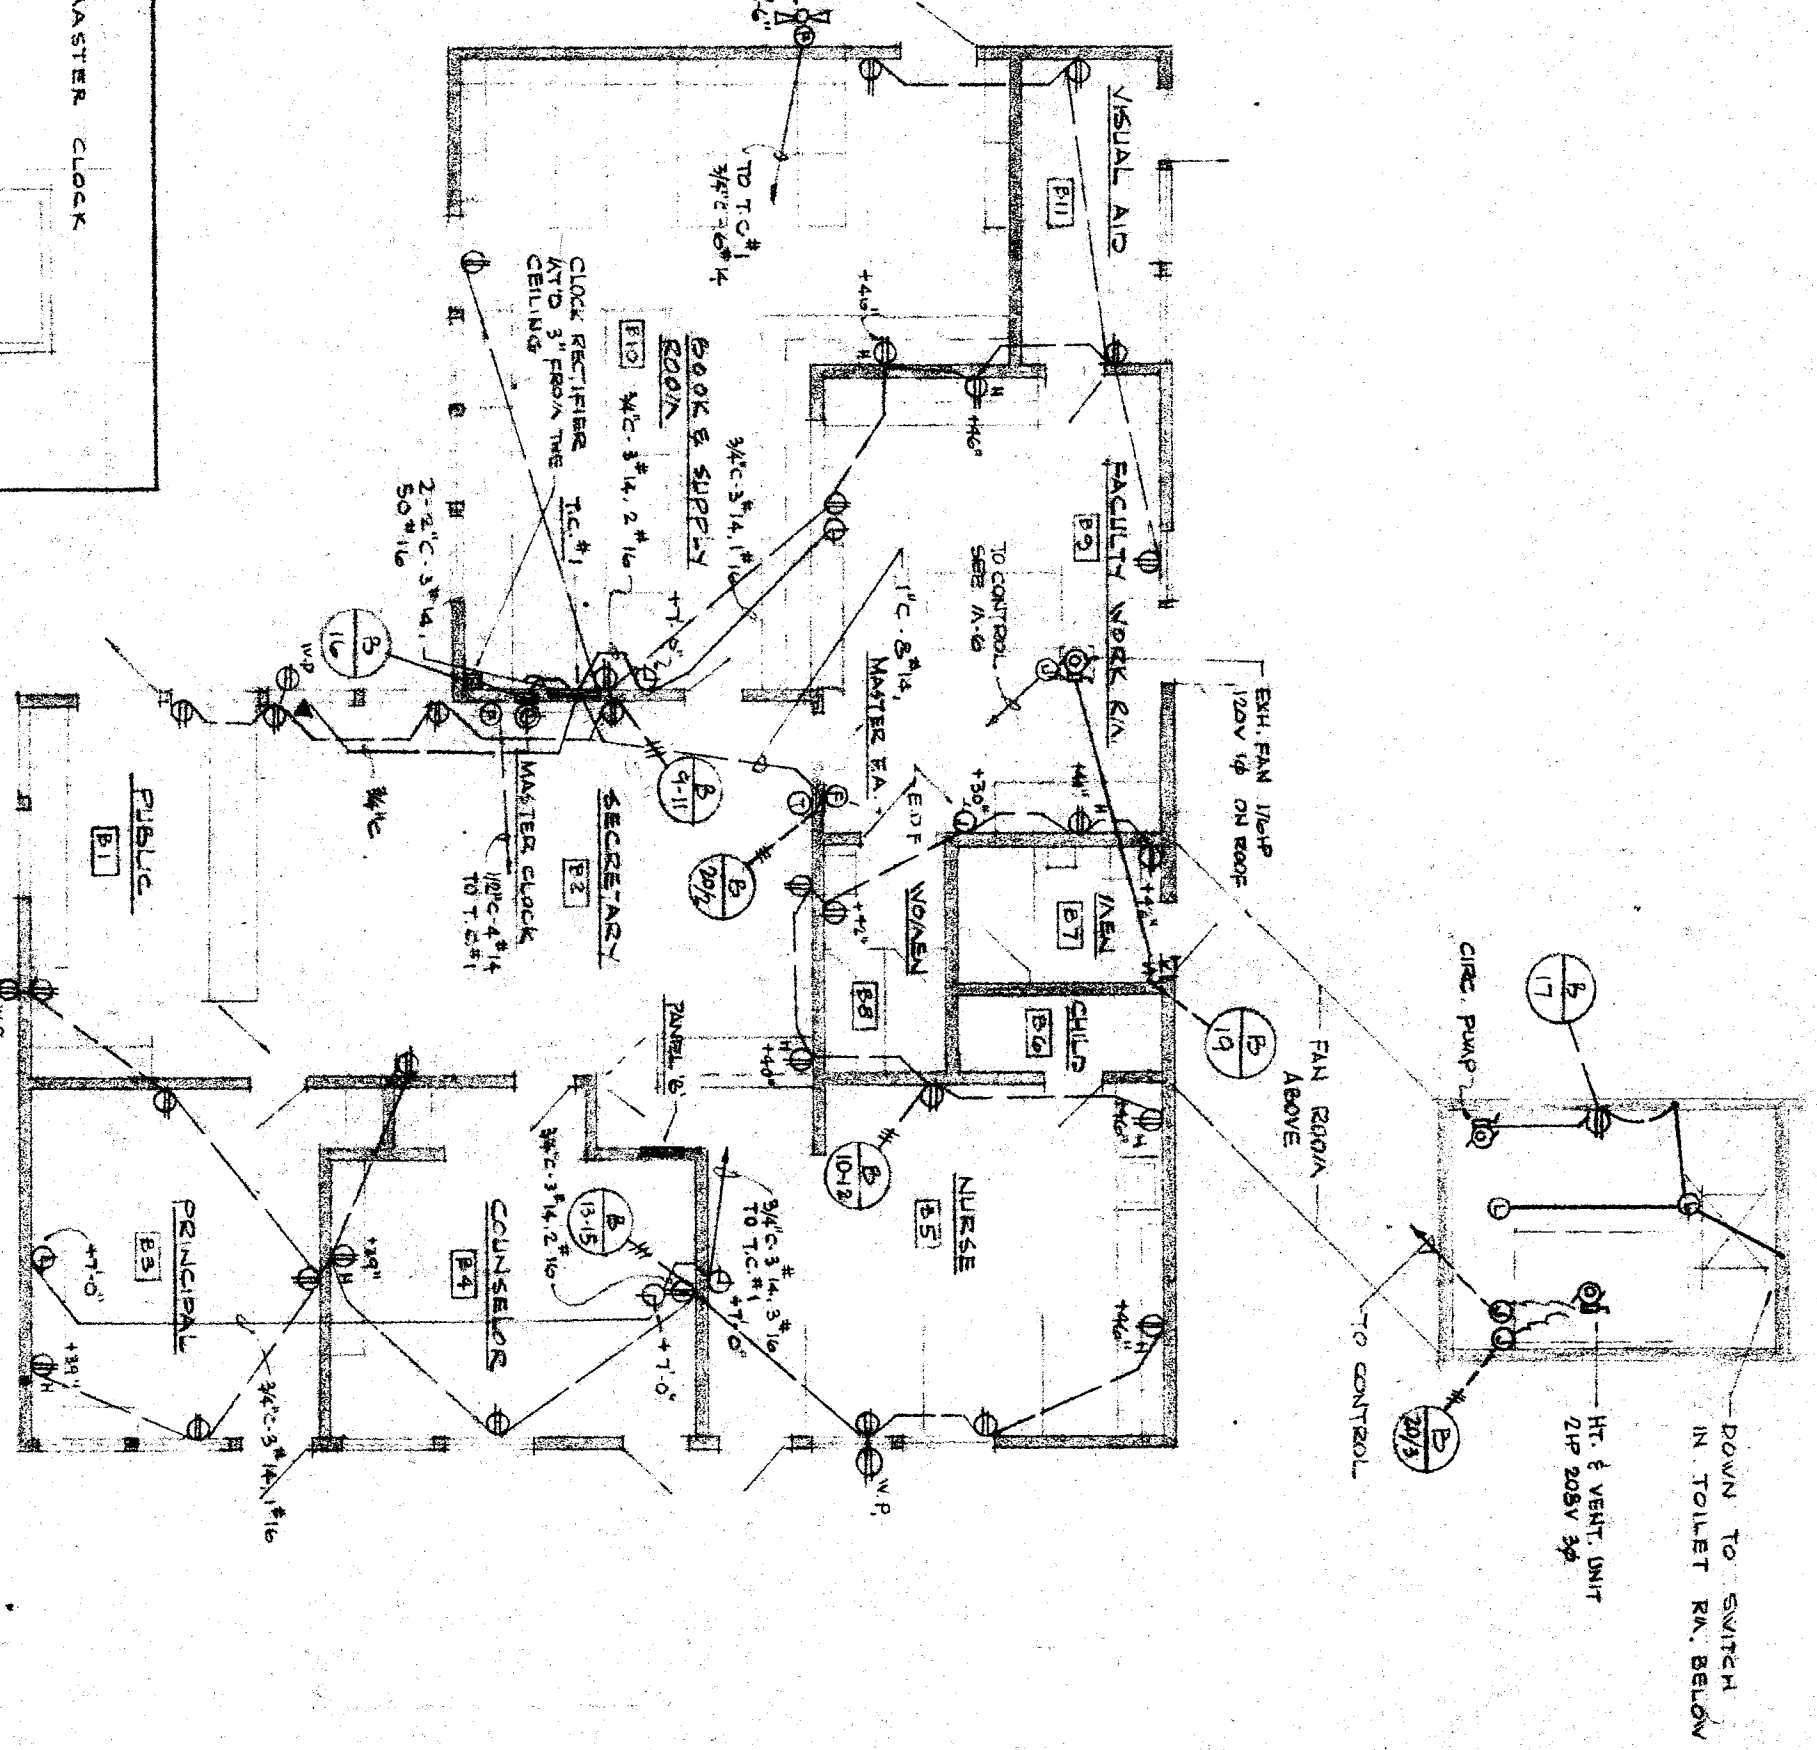

POWER & SIGNAL LAYOUT