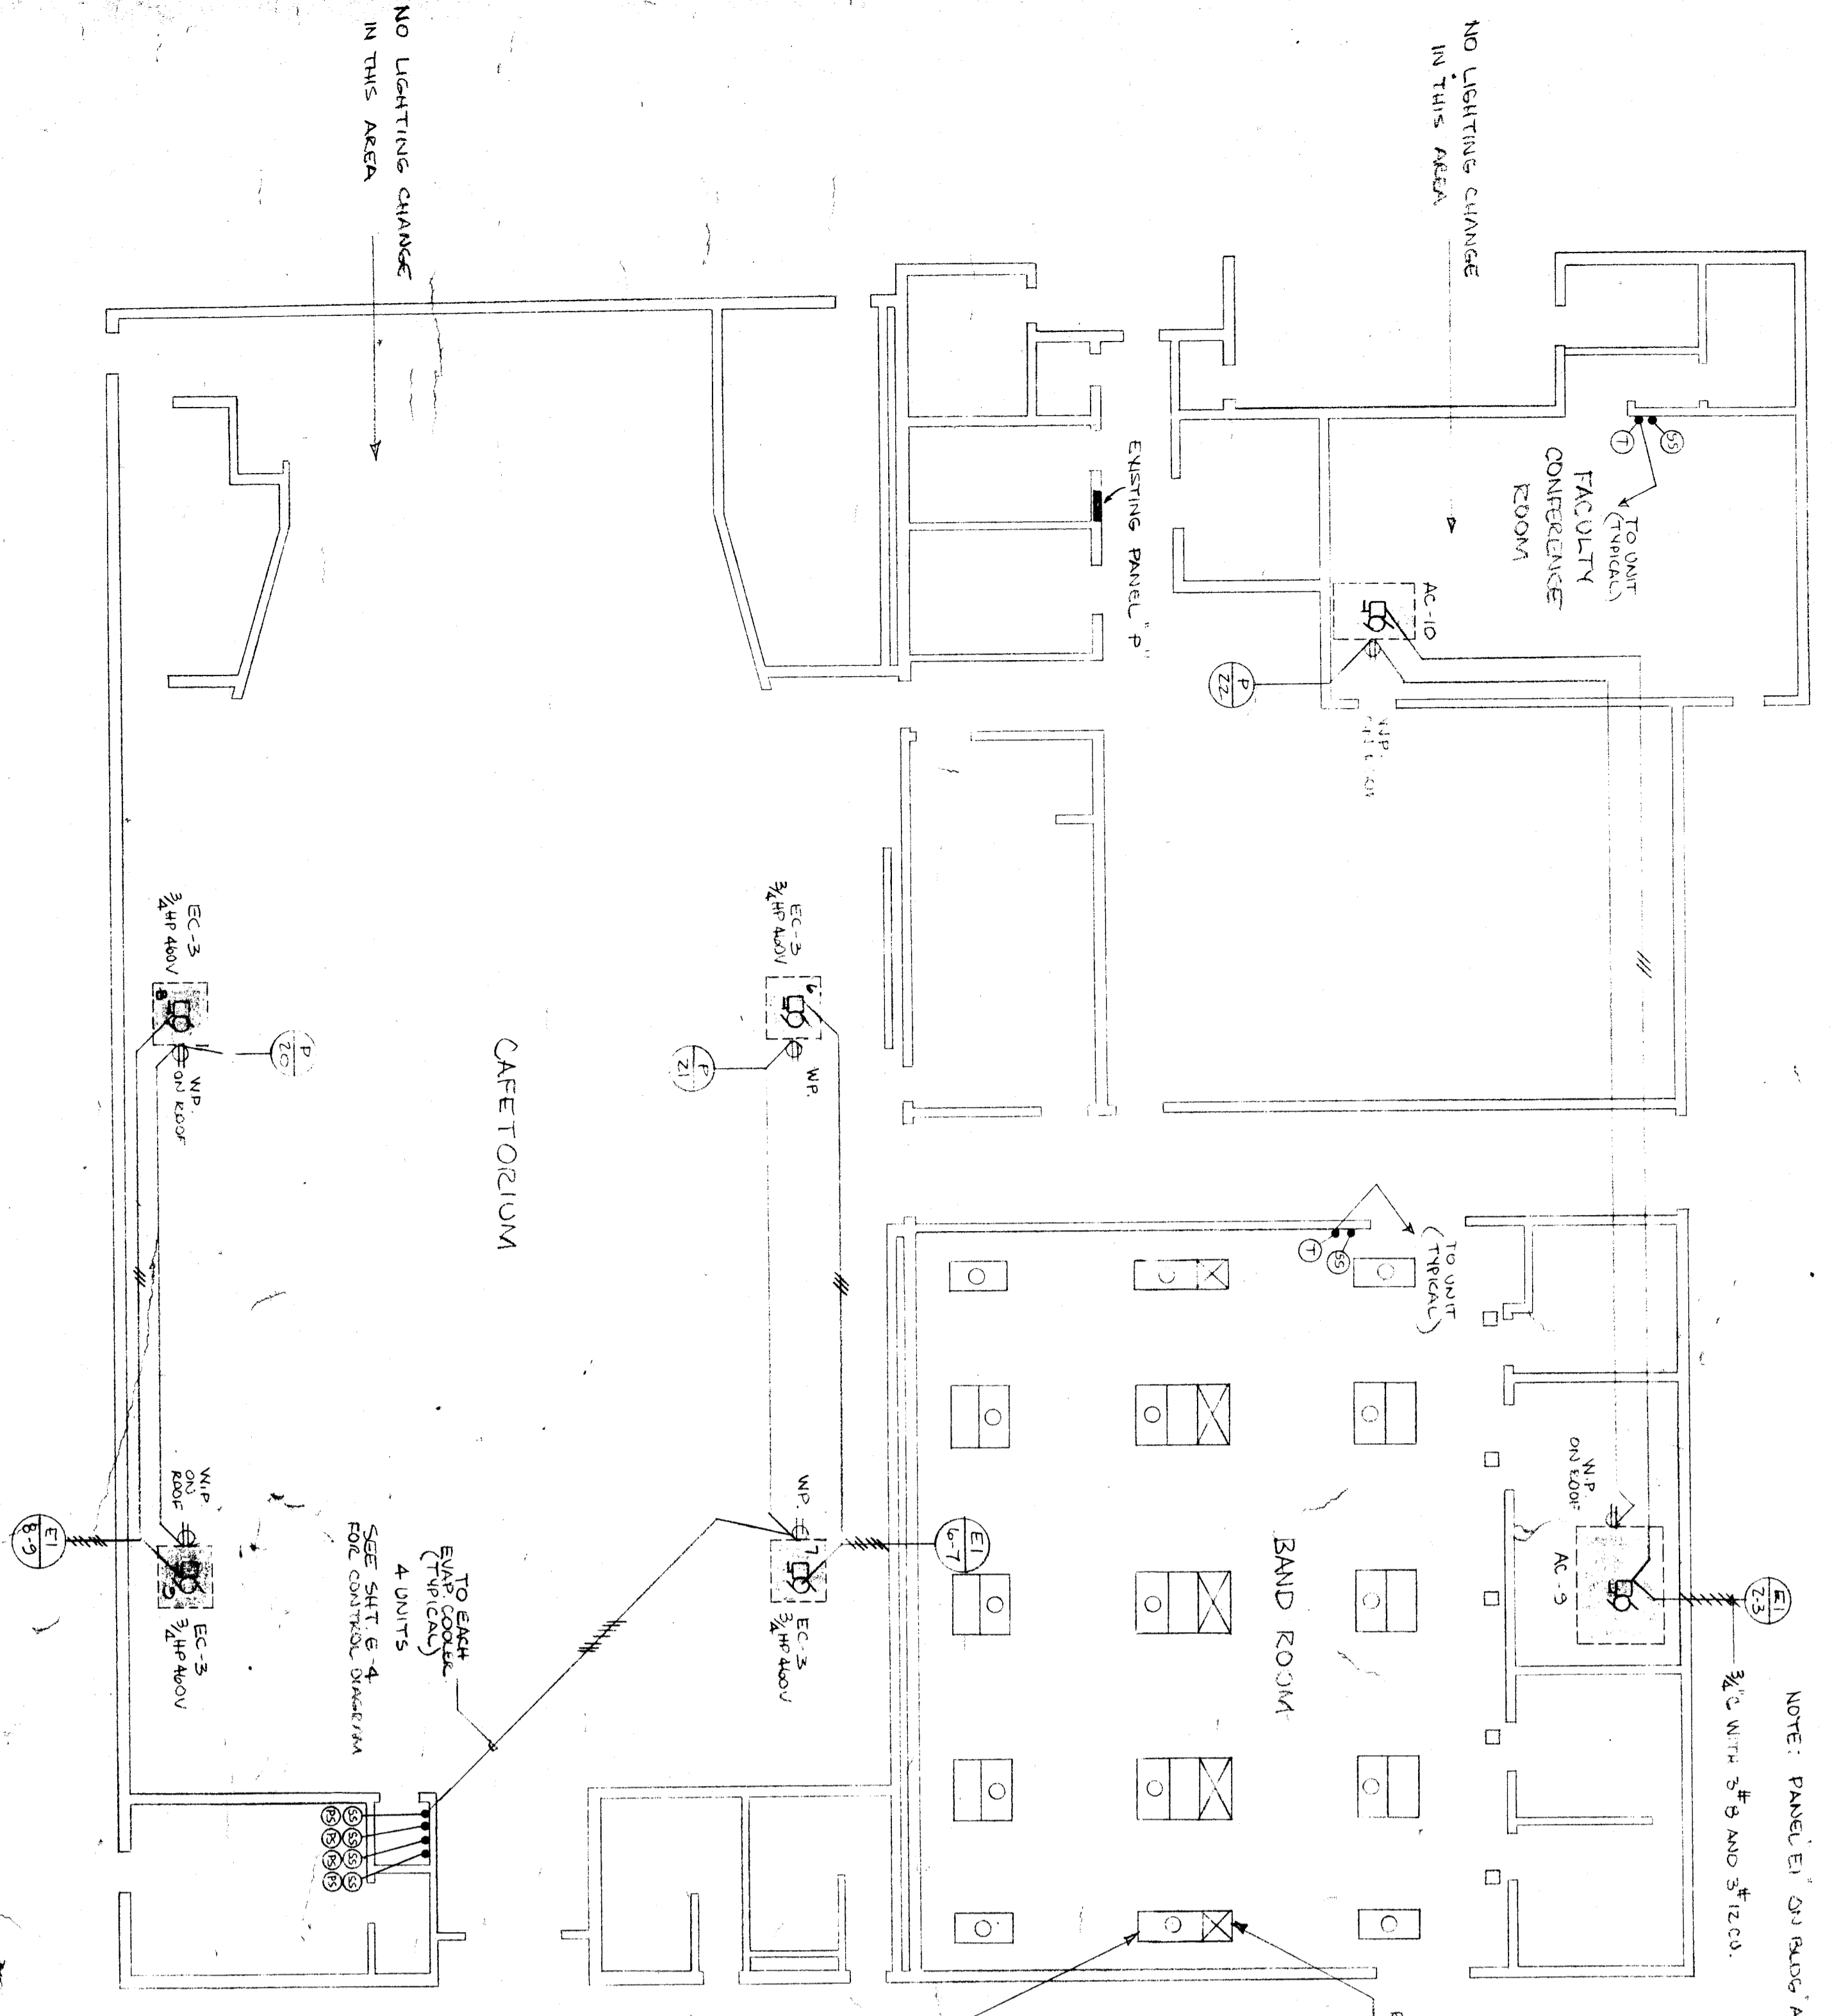

MULTI-PURPOSE - CAFETERIUM

SCALE: 1/8" = 1'-0"

BUILDING 'B'

BUILDING 'A'