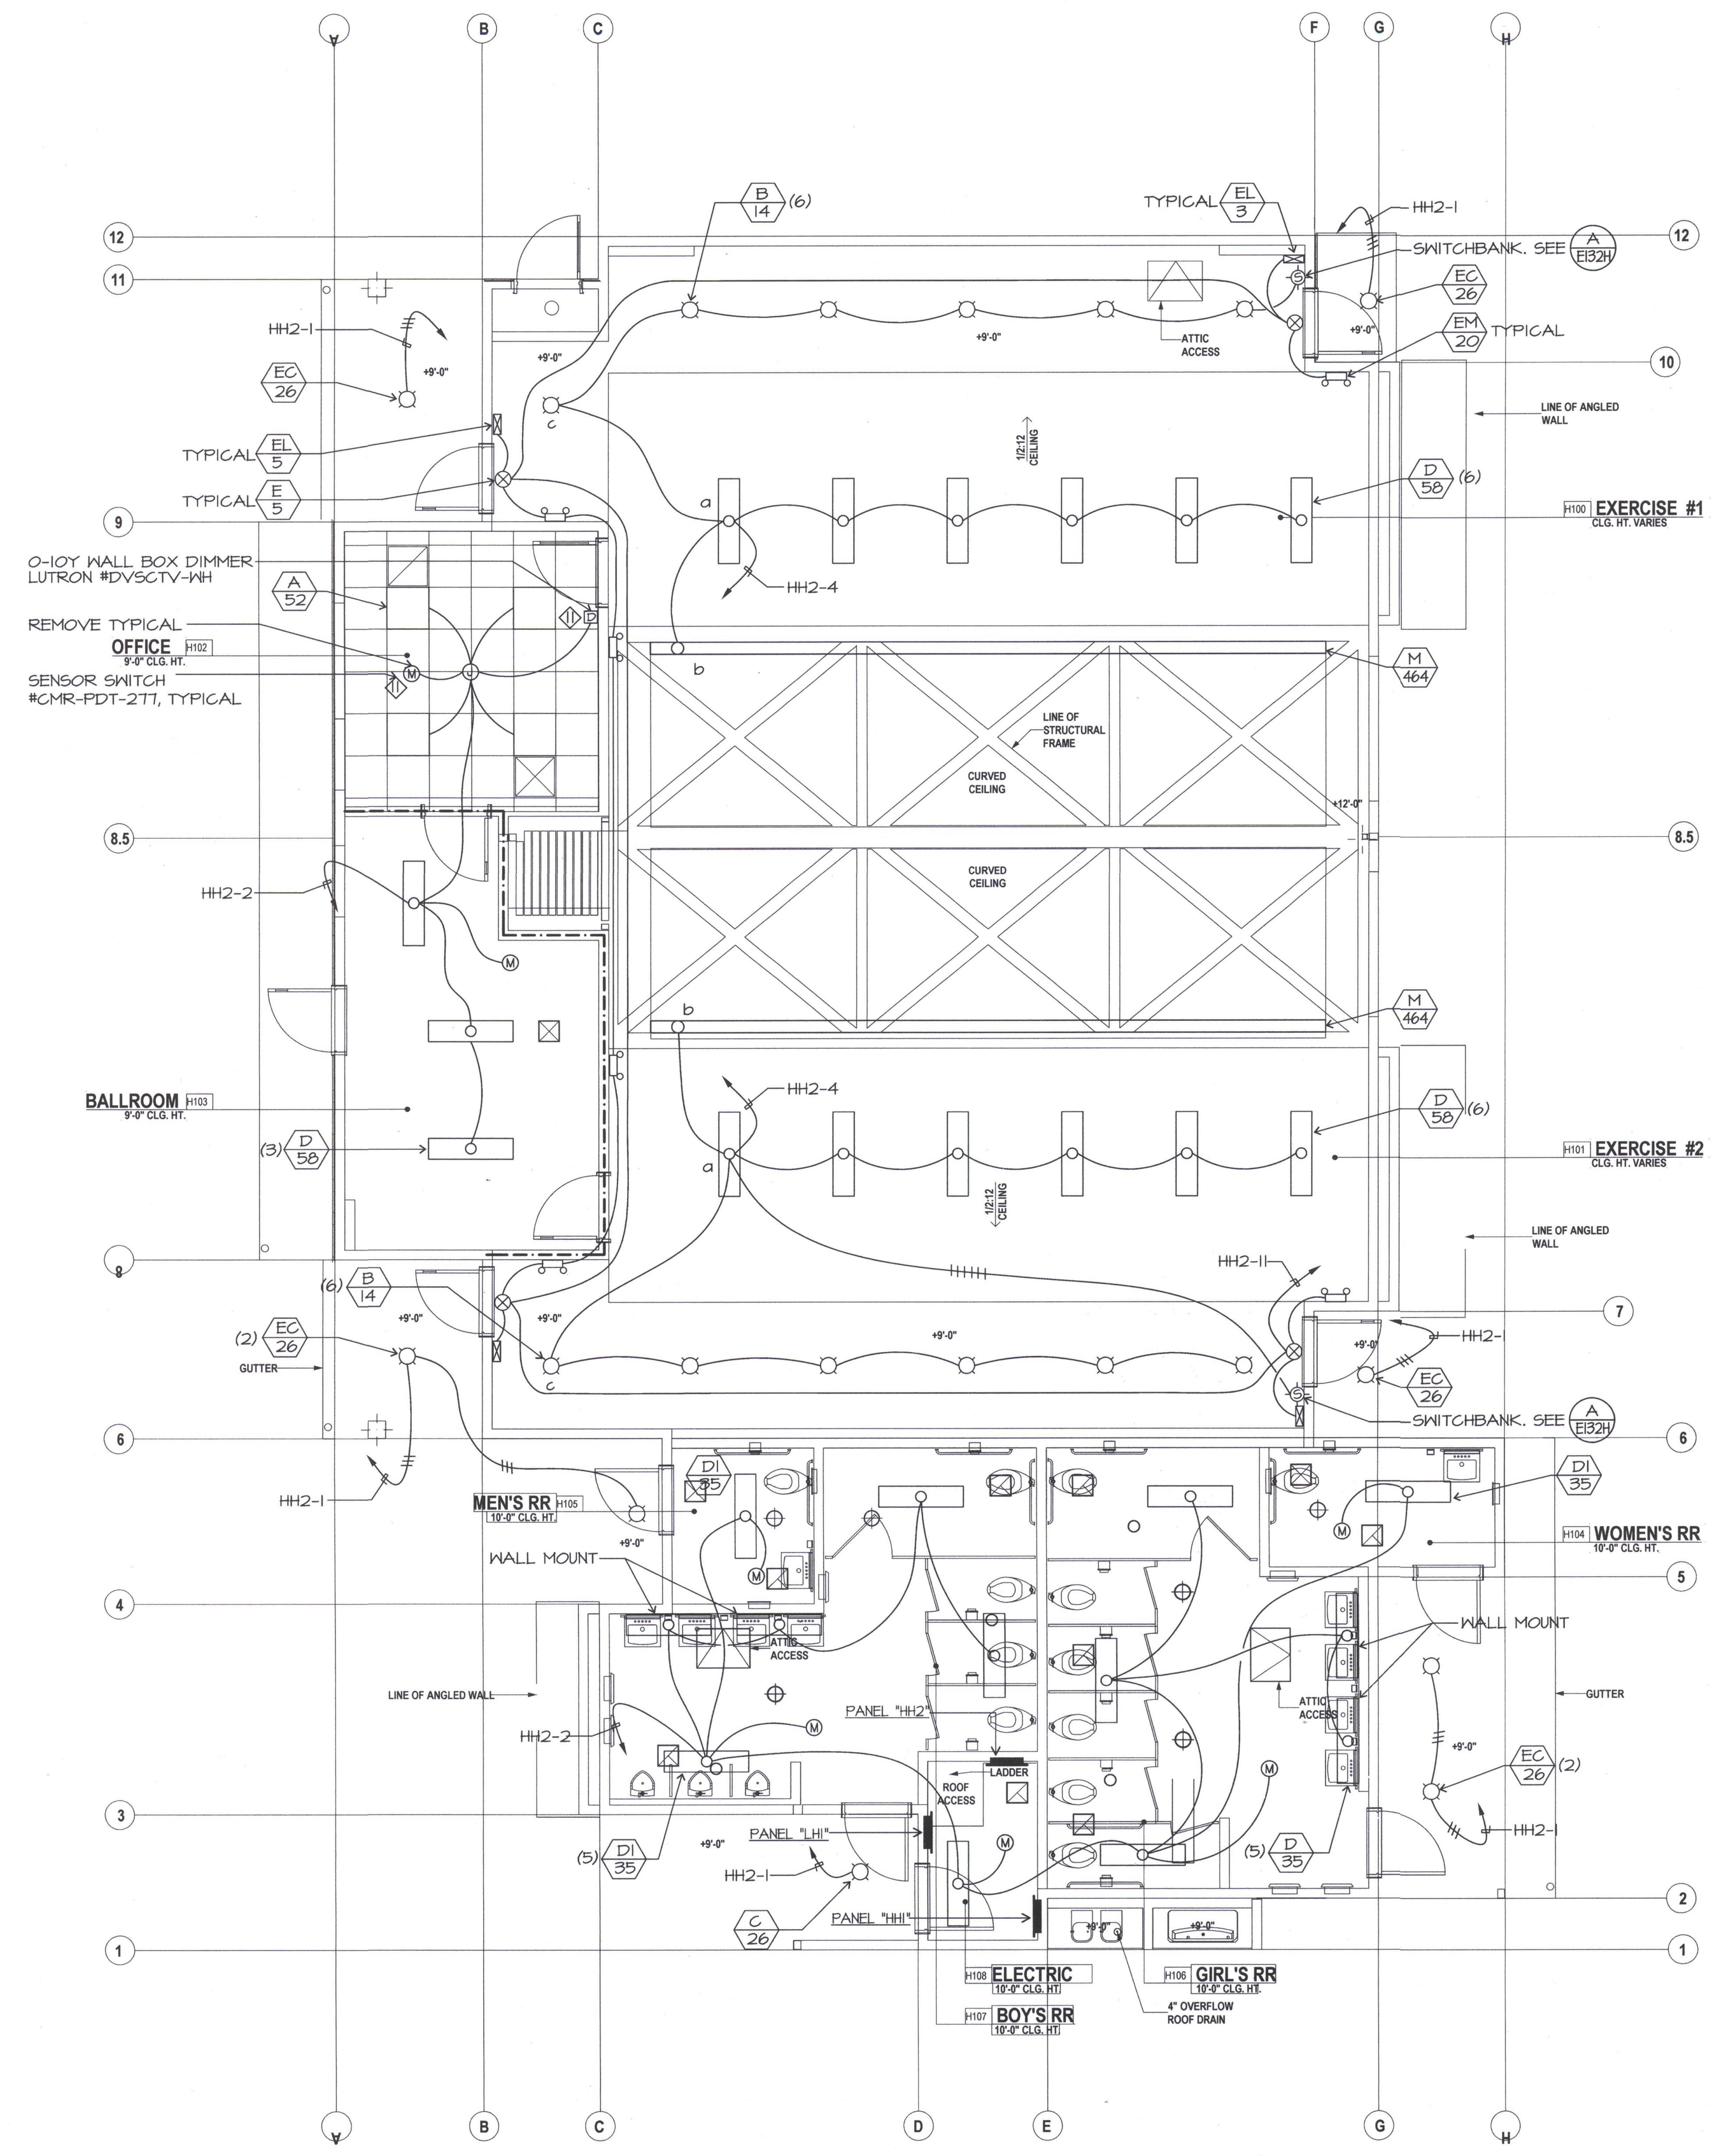

IDENTIFICATION STAMP
DIVISION OF STATE ARCHITECT
OFFICE OF REGULATION SERVICES
APPL # : 02-112027
FILE # : 15-6
AC: [Signature] FS: [Signature] SS: [Signature]
DATE: JAN 20 2012

NEW ELEMENTARY SCHOOL
9801 HIGHLAND KNOLLS DR
BAKERSFIELD
CALIFORNIA
93306

NEW MIDDLE SCHOOL
4115 VINELAND ROAD
BAKERSFIELD
CALIFORNIA
93306

FOR:
BAKERSFIELD CITY SCHOOL
DISTRICT
1300 BAKER STREET
BAKERSFIELD
CALIFORNIA
93305

MARK	DATE	DESCRIPTION

△		
△		
△		
△		

JOB NUMBER:
20101244
CAD DRAWING FILE:

DRAWN BY:
AC
CHECKED BY:
PH

CHECK AND VERIFY ALL DIMENSIONS BEFORE
PROCEEDING WITH THE WORK.
REPORT DISCREPANCIES TO THE ARCHITECT.

COPYRIGHT
ORDIZ-MELBY ARCHITECTS, INC. 2010

SHEET TITLE
LIGHTING PLAN
BUILDING H

SHEET IDENTIFICATION NUMBER
E-132H

SHEET OF

LIGHTING PLAN NOTES

1. 1 EMERGENCY EXTERIOR FIXTURES SHALL HAVE EQUIPMENT GROUNDING CONDUCTOR, NEUTRAL, SWITCHED HOT AND HOT TYPICAL.
2. 2 600V 18 PAIR SHIELDED CABLE FOR DIMMING, TYPICAL.
3. 3 AT WALLS ABLE TO RESIST THE PASSAGE OF SMOKE, CAULK ALL PENETRATIONS.

LINE TYPE	WALL TYPE
---	SMOKE SEPARATION

LIGHTING PLAN BUILDING H

TEL: 805-102-9440 DATE: 12-21-11 AC