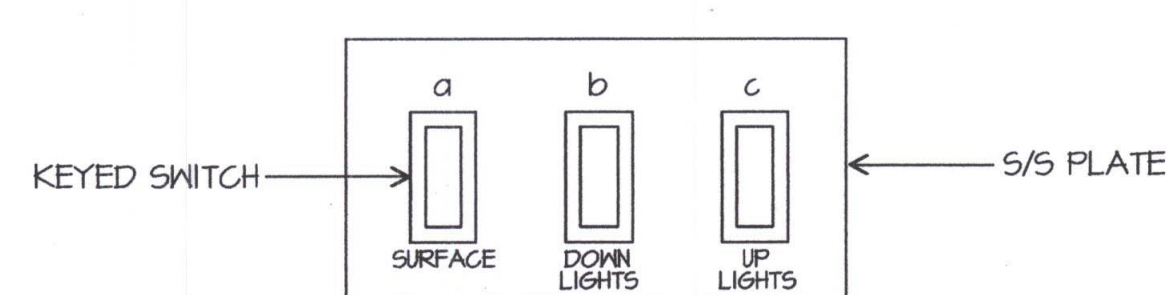

SWITCHBANK DETAIL (A)